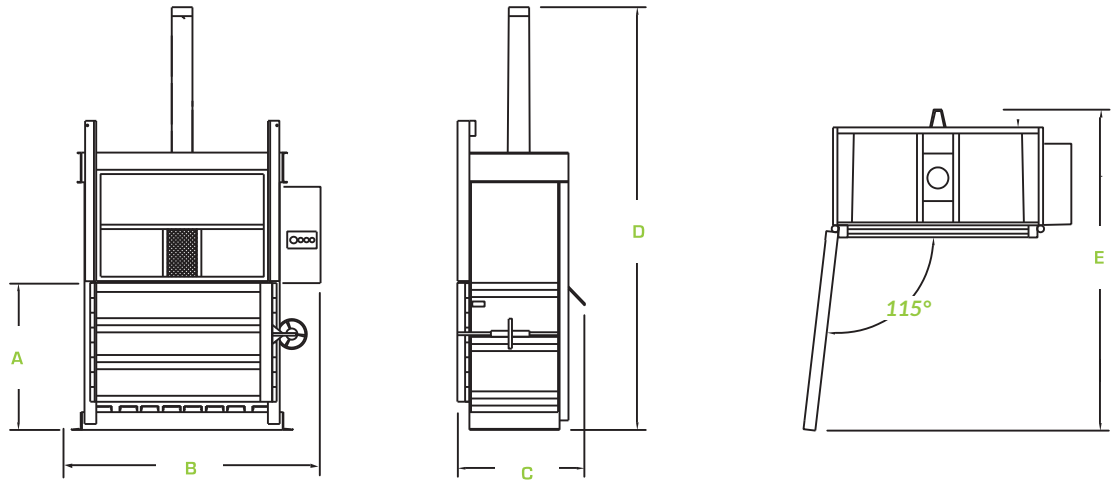

BACE

BACE Vertical Baler V63HD

One of our most popular 60" vertical-downstroke units, this high-density baler produces up to 1,100 lbs. of OCC. This is a multi-material machine capable of baling paper, plastic, fiber, OCC and Non-Ferrous metals and other commercial applications.

322 West 32nd Street
Charlotte, NC. 28206

BACE Vertical Balers meet or exceed all existing ANSI & OSHA Safety Standards and are totally 100% ETL & CETL Approved.

LEARN MORE AT WWW.BACECORP.COM

Toll Free: (877) 506-BACE (2223) • Fax: (704) 394-2210
BACE equipment meets or exceeds ANSI standard Z245.5.

BACE Vertical Baler V63HD

DIM. (in./mm)

- A. 54.5/1384
- B. 88.7/2254
- C. 45.5/1154
- D. 145.1/3686
- E. 97.7/2481

SPECIFICATIONS	
PERFORMANCE	
Nominal Bale Size	60" x 30" x 48"
Bale Weight	Up to 1200 lbs OCC
Bale Volume	50 cu. ft.
No. of Bale Tie Slots	6
Compact Force lbs - Normal / Maximum	62,202 / 67,857
Platen Pressure	35 PSI
Average Cycle Time	49 Seconds
Loading Height	49.50"
Ejector System	Semi-Automatic
Full Bale Switch	Standard
HYDRAULIC / ELECTRICAL	
Motor HP	10
Voltage 3 Phase	208V, 230V, 480V
Full Load Amps (A = Amps)	32A, 28A, 14A
Pump GPM	12 / 4 HiLo
Normal System Pressure PSI	2200
Max. System Pressure PSI	2400
Cylinder Bore x Stroke	6" x 48"
Hydraulic Tank-Capacity Gallons	22
ADDITIONAL HYDRAULIC/ELECTRICAL CONFIGURATIONS ARE AVAILABLE. PLEASE CALL BACE FOR MORE INFORMATION.	