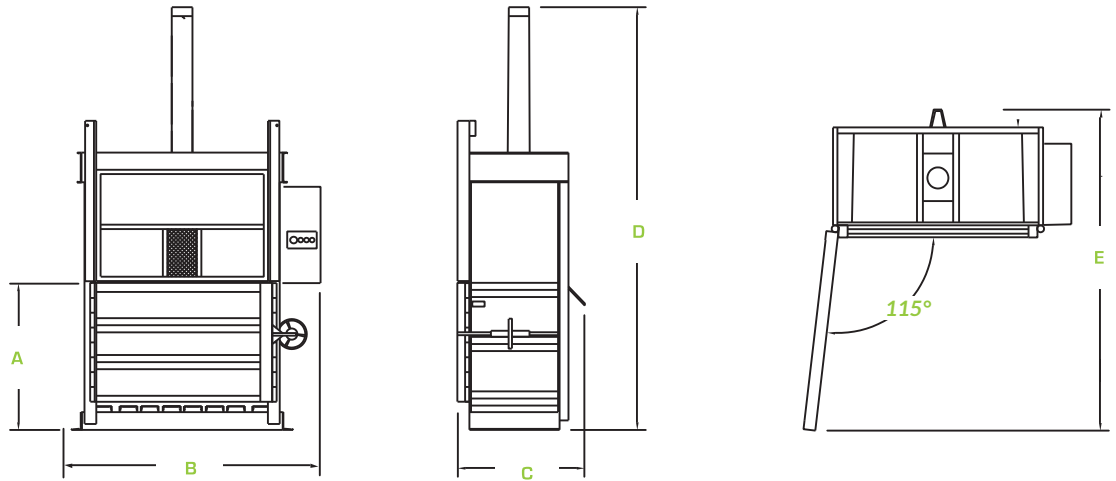

BACE

BACE Vertical Baler V74XHD

Offering a 72" wide feed opening and a 40" deep chamber, this unit is perfect for white-goods boxes for which penetration is required. It has a 60" stroke cylinder and begins compaction closer to the bottom of the chamber for more lbs. per cubic foot and less material spring-back.

322 West 32nd Street
Charlotte, NC. 28206

BACE Vertical Balers meet or exceed all existing ANSI & OSHA Safety Standards and are totally 100% ETL & CETL Approved.

LEARN MORE AT WWW.BACECORP.COM

Toll Free: (877) 506-BACE (2223) • Fax: (704) 394-2210
BACE equipment meets or exceeds ANSI standard Z245.5.

BACE Vertical Baler V74XHD

DIM. (in./mm)

- A. 49.5/1257
- B. 102/2590
- C. 53.5/1359
- D. 156.5/3975
- E. 114/2908

SPECIFICATIONS

PERFORMANCE

Nominal Bale Size	72" x 40" x 48"
Bale Weight	Up to 1700 lbs OCC
Bale Volume	80 cu. ft.
No. of Bale Tie Slots	7
Compact Force lbs - Normal / Maximum	84,667
Platen Pressure	30 PSI
Average Cycle Time	57 Seconds
Loading Height	49.50"
Ejector System	Semi-Automatic