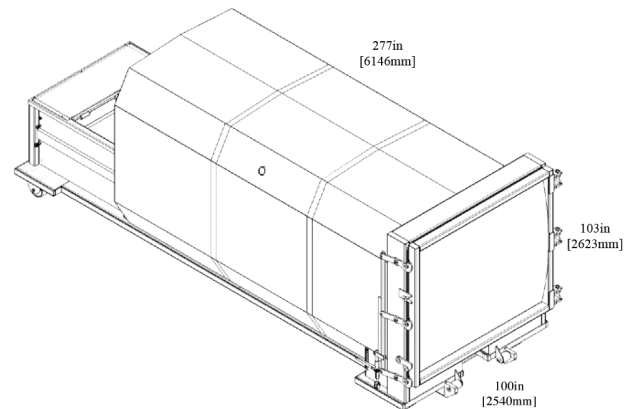

BACE

Revision Date: July 30, 2020

BACE Self-Contained Compactor SC35

The BACE SC series of self-contained compactors is the answer to your wet-refuse requirements. The BACE SC units are ideal for grocery markets, malls, movie theaters, restaurants, hospitals, food processing plants, and retail super centers that process or produce excessive wet waste and/or want to create an organics program. The Waste Flush Sump System with Waste Flow Design offers a 1050-gallon liquid sump reservoir underneath and behind the compaction ram. This putrescible waste is compacted to be emptied at the your local landfill. The unique BACE “T” seal around the door is a specially designed composite that ensures a liquid-tight, self-cleaning seal. For those who want to maximize hauling weight and reduce hauling fees, please inquire about our Patented Weight Based IntelliPACT™ System.

BACE Self-Contained Compactor SC35

SPECIFICATIONS

PERFORMANCE

MFG Rating CU/YD	2CY
Ram Face (H"xW")	27.5 x 60
Ram Penetration (in)	6
Cylinder Bore//Stroke	4 x 32 (2)
Motor (HP)	10
Pump GPM	10.5
Avg. Cycle Time (sec)	32
Clear Top Opening (in)	40 x 60
Discharge Opening (in)	37 x 60
Hydraulic Pressure PSI Normal/Maximum	1900 / 2300
Force Rating (lb) Normal/Maximum	40,910 / 49,523
Approx. Compactor Shipping Weight (lbs)	10,520

CONSTRUCTION

Charge Box Sides (in)	3/16
Charge Box Floor (in)	1/2
Ram Face (in)	3/8
Ram Bottom (in)	3/8
Ram Top (in)	1/4
Breaker Bar Structural Angle	4" x 6" x 3/4"

ADDITIONAL HYDRAULIC/ELECTRICAL CONFIGURATIONS ARE AVAILABLE. PLEASE CALL BACE FOR MORE INFORMATION.